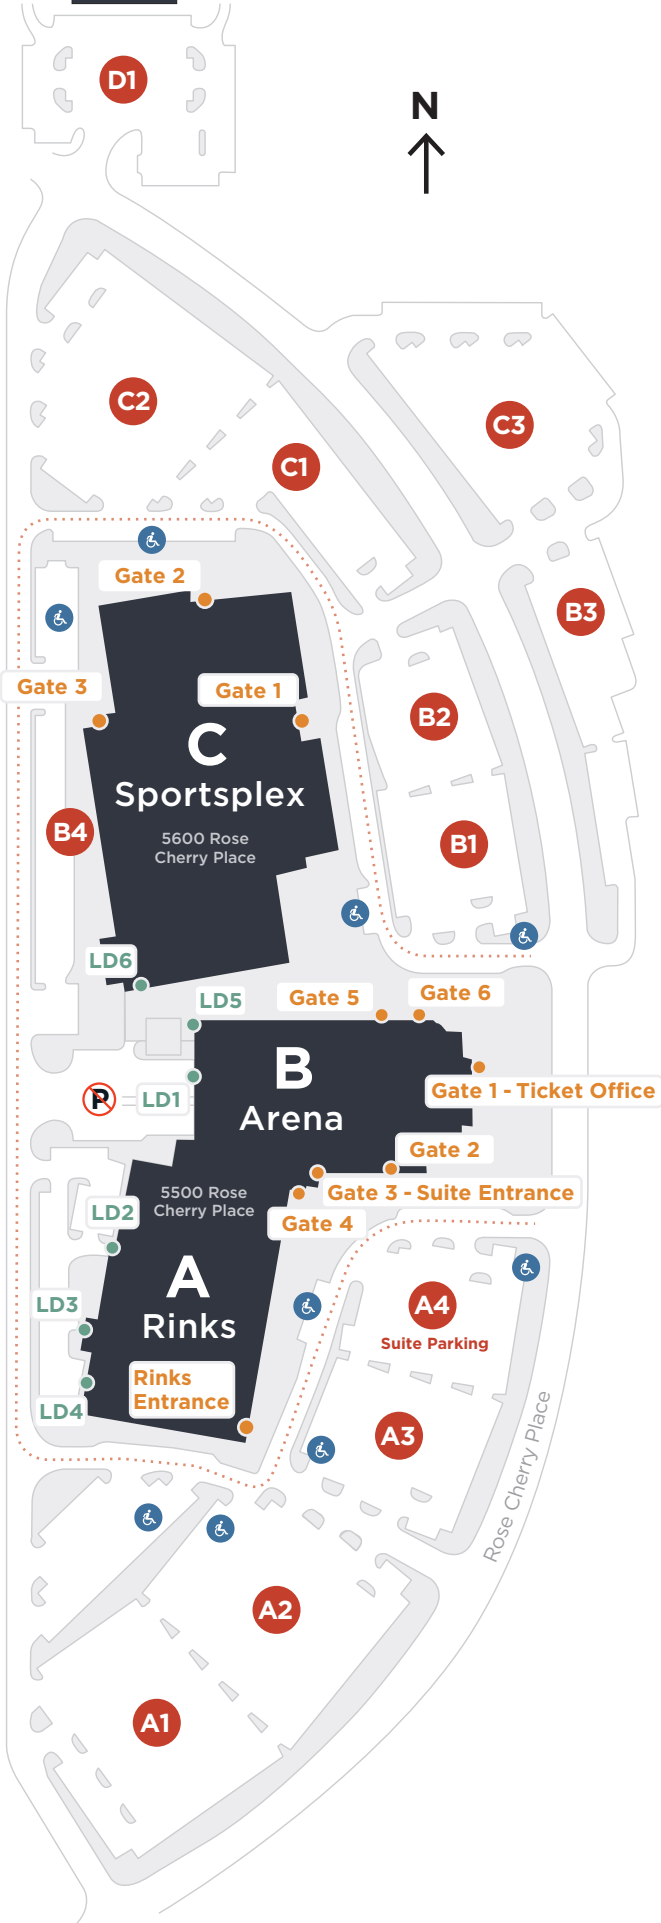

D Fields
5735 Rose Cherry Place

paramount
FINE FOODS
CENTRE

-  Entrance Gates
-  Loading Docks
-  Parking Lots
-  Buildings
-  Accessible Parking
-  Fire Route
-  No parking in loading docks and fire route